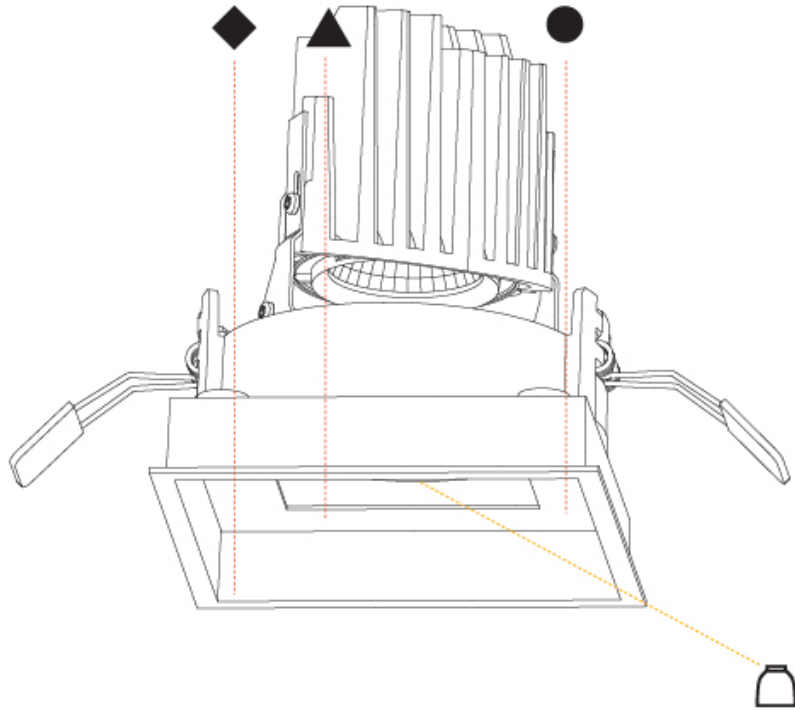

BIONIQ SQUARE DEEP COMFORT RECESSED

A35371-

For Color / Finish Chart & Symbology see Appendix or product page downloadable area.

	27K	35K	30K	40K	°K
Color Temperature	2700K	3500K	3000K	4000K	
Reflector	20	40	60		
	20°	40°	60°		

ORDER-EXAMPLE: **◆ ▲ ● °K ▭**
L3XXXX- 02 02 02 30K 20
Black Black Black 3000K 20°